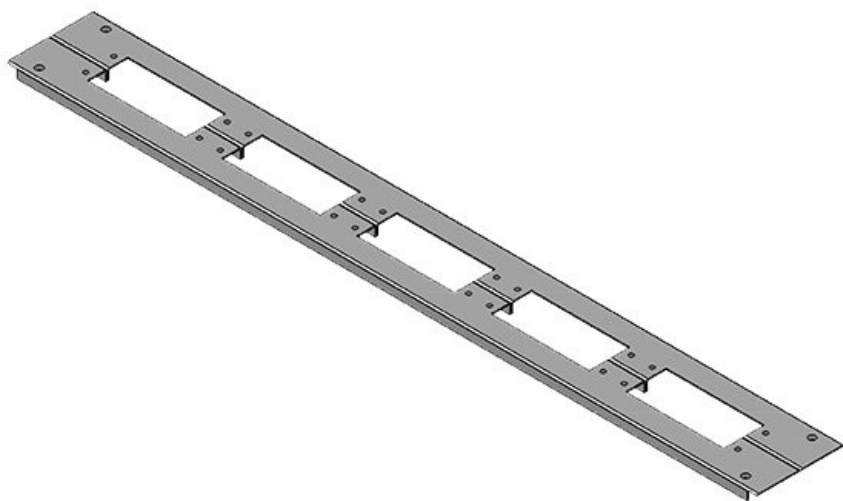

Art.nr.	42923	Voor	1.000 mm
EAN	4251269309	kastbreedte	
	380	Zichtmaat van	835 mm
Aantal	1	opening	
Lengte	858 mm	Divisie balk	nee
Breedte	100 mm	Geschikt voor:	5 × KEL 24
Hoogte	12 mm	Geschikt voor	Rittal TS 8
Totale lengte bodemplaat	858 mm	behuizing